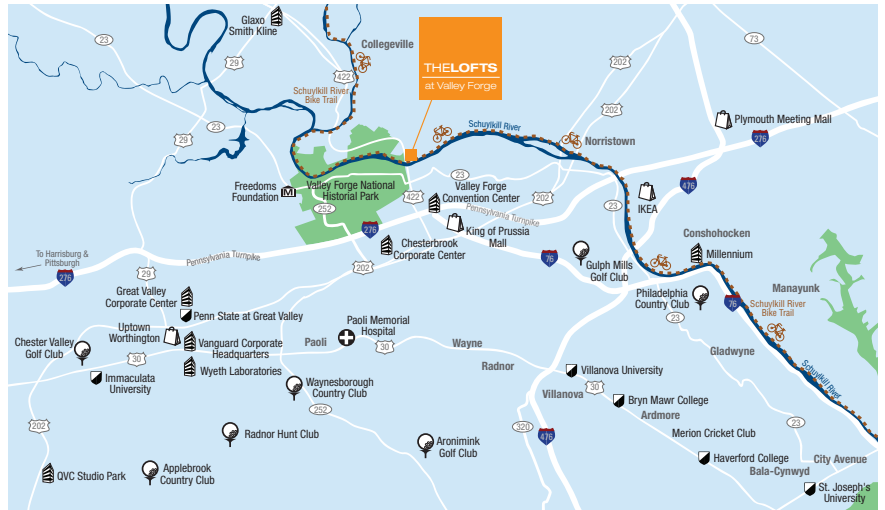

Directions To:

THELOFTS
at Valley Forge

1876 Minutemen Lane
Norristown, PA 19403

If you are using your GPS device to find the location, use this address:
1400 S. Trooper Road, Norristown, PA 19403

FROM: PHILADELPHIA

- Take 76 West to 202 South
- Take 202 South to 422 West
- Take 422 West to the Audubon/Trooper Exit (Rt. 363).
- Stay on the left side of the exit (Trooper Road South)
- Make a sharp left at the stop sign and follow down hill to dead end (see orange sign)
- Turn left at dead end under Route 422 overpass to second dead end (Riverview Rd).
- Turn right on Riverview Rd. and follow along river to the end.
- Turn left at orange sign and our clubhouse is on your immediate right. Welcome to The LOFTS!

FROM: PA TURNPIKE (Valley Forge, Exit 326)

- Take 76 East and follow signs for 422 West
- Take 422 West to the Audubon/Trooper Exit (Rt. 363).
- Stay on the left side of the exit (Trooper Road South)
- Make a sharp left at the stop sign and follow down hill to dead end (see orange sign)
- Turn left at dead end, under Route 422 overpass to second dead end (Riverview Rd).
- Turn right on Riverview Rd. and follow along river to the end.
- Turn left at orange sign and our clubhouse is on your immediate right. Welcome to The LOFTS!

FROM: READING (Route 422 heading East)

- Take 422 East to Oaks Exit (Egypt Road) .
- At the bottom of the ramp, turn left on Egypt Road and follow 3.2 miles to Trooper Road.
- Turn right on Trooper Road and proceed approximately 1.5 miles.
- Stay in left lane (Trooper Rd.) as you cross over Route 422 and follow down the hill to the dead end (see orange sign).
- Turn left at dead end, under Route 422 overpass to second dead end (Riverview Rd).
- Turn right on Riverview Rd. and follow along river to the end.
- Turn left at orange sign and our clubhouse is on your immediate right. Welcome to The LOFTS!

FROM: NORRISTOWN

- Take Main St. / Ridge Pike NW towards Audubon Trooper.
- Continue on Main St. / Ridge Pike for 1 ¼ miles and turn left on Egypt Road.
- Follow Egypt Road for 3/4 mile and turn left on Trooper Road.
- Turn left on Trooper Road and proceed approximately 1.5 miles.
- Stay in left lane (Trooper Rd.) as you cross over Route 422 and follow down the hill to the dead end (see orange sign).
- Turn left at dead end, under Route 422 overpass to second dead end (Riverview Rd).
- Turn right on Riverview Rd. and follow along river to the end.
- Turn left at orange sign and our clubhouse is on your immediate right. Welcome to The LOFTS!